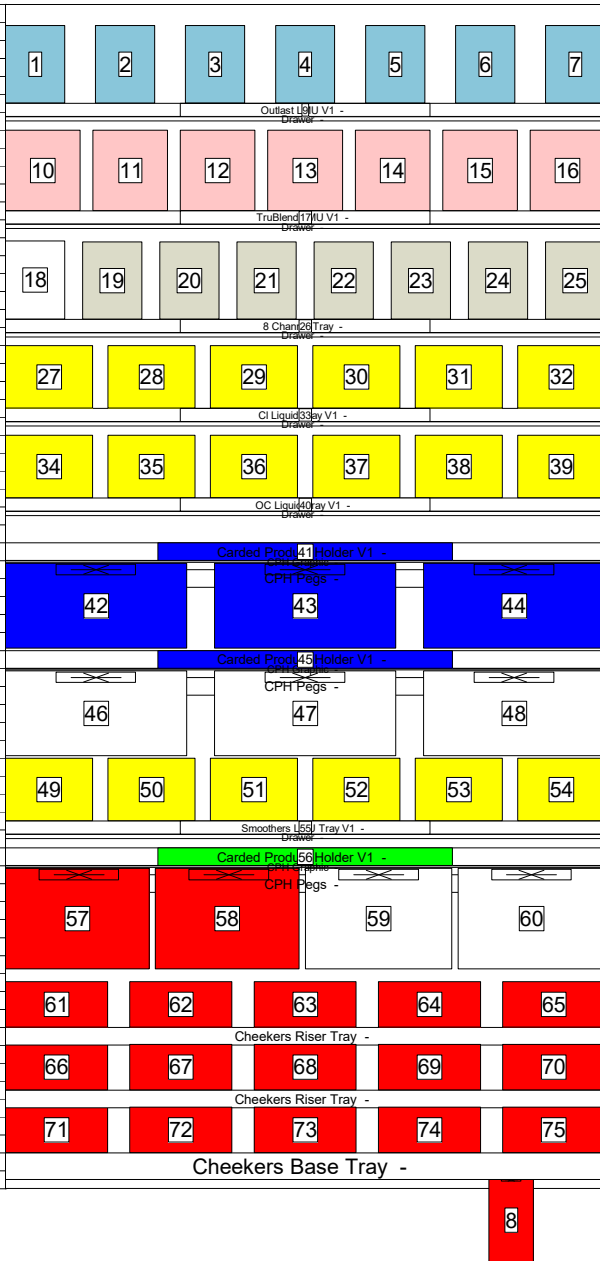

POSITION REPORT

Wall Strategy & Logistics 8/9/2018

CU000004X066A00NPEP59

Location ID	Assembly	UPC	ID	Description	Boutique	Facings
67	Cheekers 3	6197210400	80266010	CG Cheekers Blush 130 IcedCappucino Unc	Cheekers Blush	1
68	Cheekers 3	6197205372	80266018	CG Cheekers Blush 140 PlumBryGlow Unc	Cheekers Blush	1
69	Cheekers 3	6197200060	80266020	CG Cheekers Blush 145 RockNRose Unc	Cheekers Blush	1
70	Cheekers 3	2270006651	80266021	CG Cheekers Blush 148 Natural Rose Unc	Cheekers Blush	1
71	Cheekers 3	6197210420	80266022	CG Cheekers Blush 150 PrettyPeach Unc	Cheekers Blush	1
72	Cheekers 3	2270006652	80266023	CG Cheekers Blush 154 Deep Plum Unc	Cheekers Blush	1
73	Cheekers 3	6197200011	80266029	CG Cheekers Blush 180 Brick Rose Unc	Cheekers Blush	1
74	Cheekers 3	6197200236	80266031	CG Cheekers Blush 183 NatTwinkle Unc	Cheekers Blush	1
75	Cheekers 3	6197205374	80266032	CG Cheekers Blush 185 True Plum Unc	Cheekers Blush	1