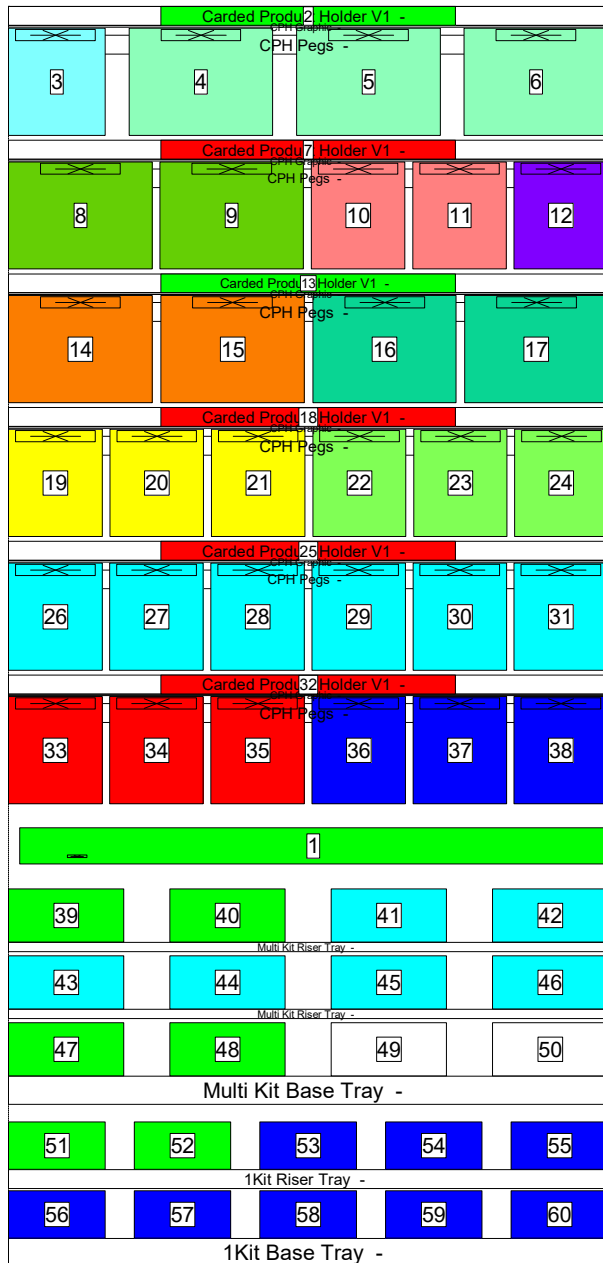

POSITION REPORT

Wall Strategy & Logistics 8/9/2018

CU000004X066A00NPEP59