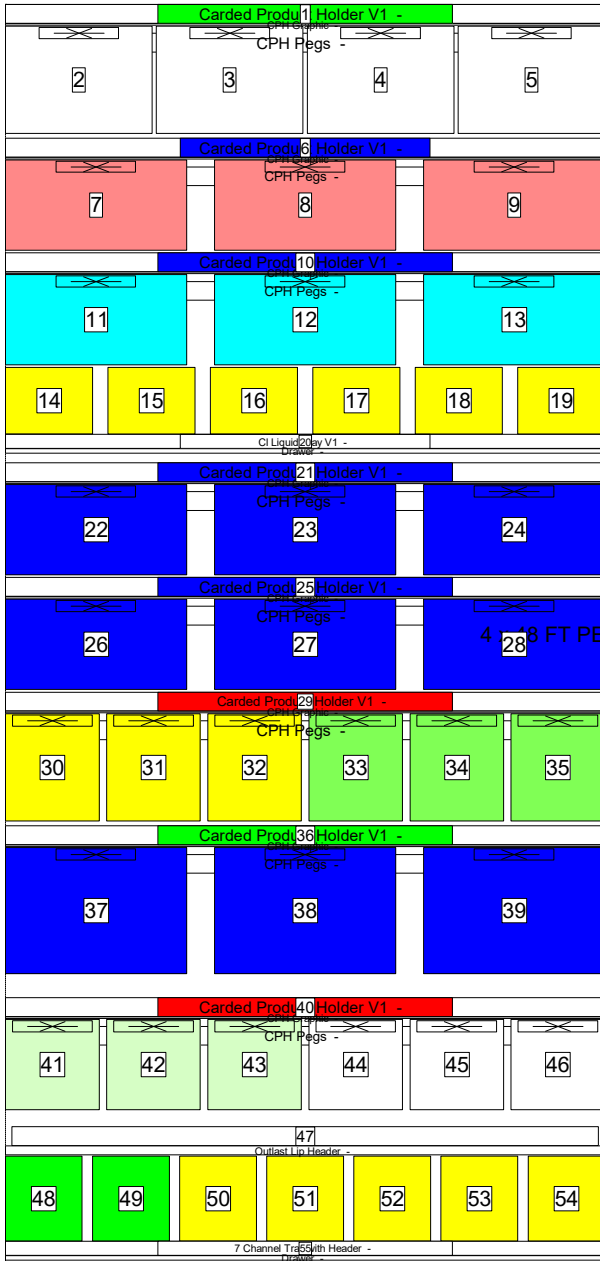

CU000004X066A00NPEP59