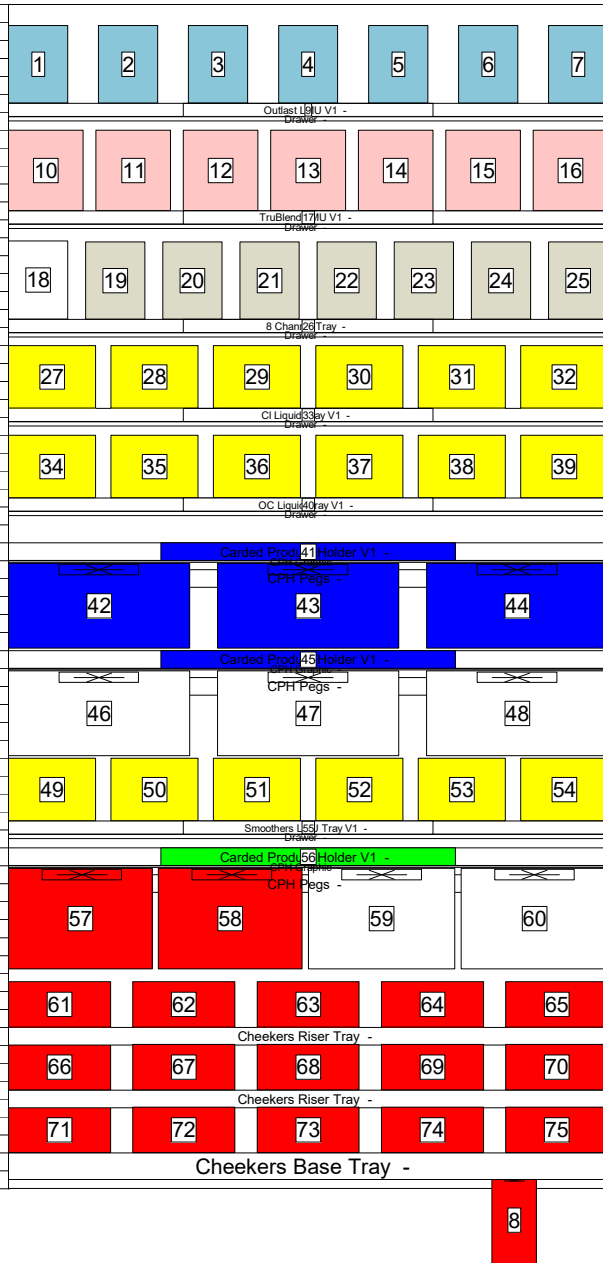

File: CU000004X066A00NPEP60.psa

Backwall Type:

Display Type:

Segment 4

Printed: 8/9/2018

No Backwall

None

CU000004X066A00NPEP59

POSITION REPORT

Wall Strategy & Logistics 8/9/2018

CU000004X066A00NPEP59

Location ID	Assembly	UPC	ID	Description	Boutique	Facings
67	Cheekers 3	6197210400	80266010	CG Cheekers Blush 130 IcedCappucino Unc	Cheekers Blush	1
68	Cheekers 3	6197205372	80266018	CG Cheekers Blush 140 PlumBryGlow Unc	Cheekers Blush	1
69	Cheekers 3	6197200060	80266020	CG Cheekers Blush 145 RockNRose Unc	Cheekers Blush	1
70	Cheekers 3	2270006651	80266021	CG Cheekers Blush 148 Natural Rose Unc	Cheekers Blush	1
71	Cheekers 3	6197210420	80266022	CG Cheekers Blush 150 PrettyPeach Unc	Cheekers Blush	1
72	Cheekers 3	2270006652	80266023	CG Cheekers Blush 154 Deep Plum Unc	Cheekers Blush	1
73	Cheekers 3	6197200011	80266029	CG Cheekers Blush 180 Brick Rose Unc	Cheekers Blush	1
74	Cheekers 3	6197200236	80266031	CG Cheekers Blush 183 NatTwinkle Unc	Cheekers Blush	1
75	Cheekers 3	6197205374	80266032	CG Cheekers Blush 185 True Plum Unc	Cheekers Blush	1